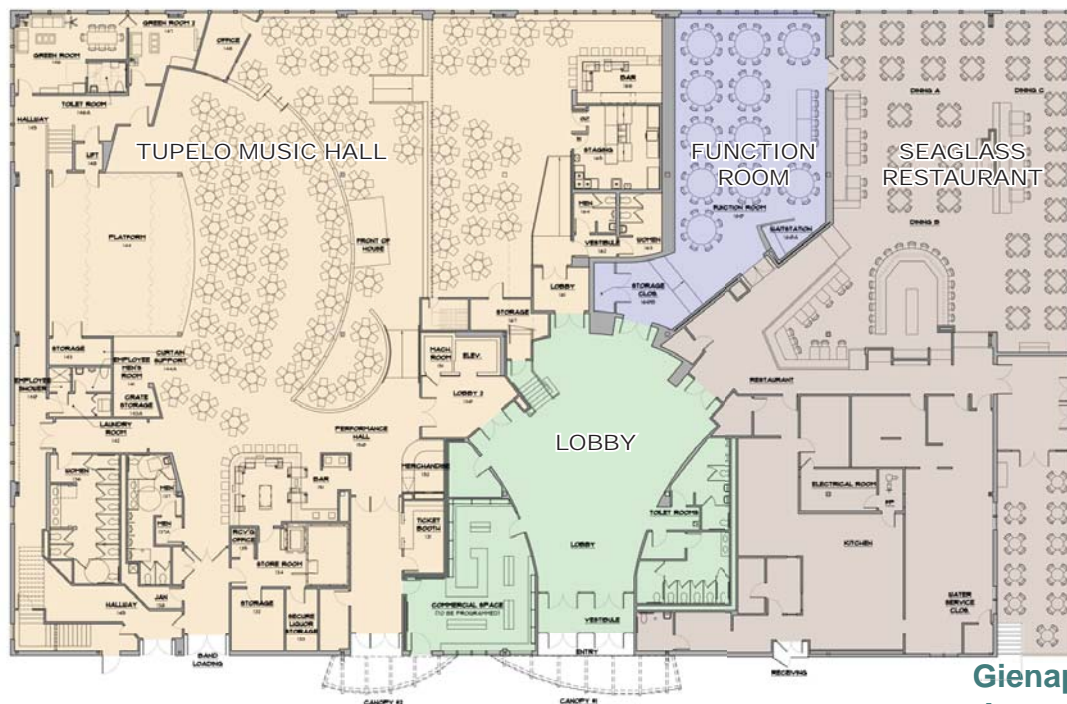

Floor Plan of First Floor Renovations

**Gienapp Design
Associates, LLC
Architects & Planners**